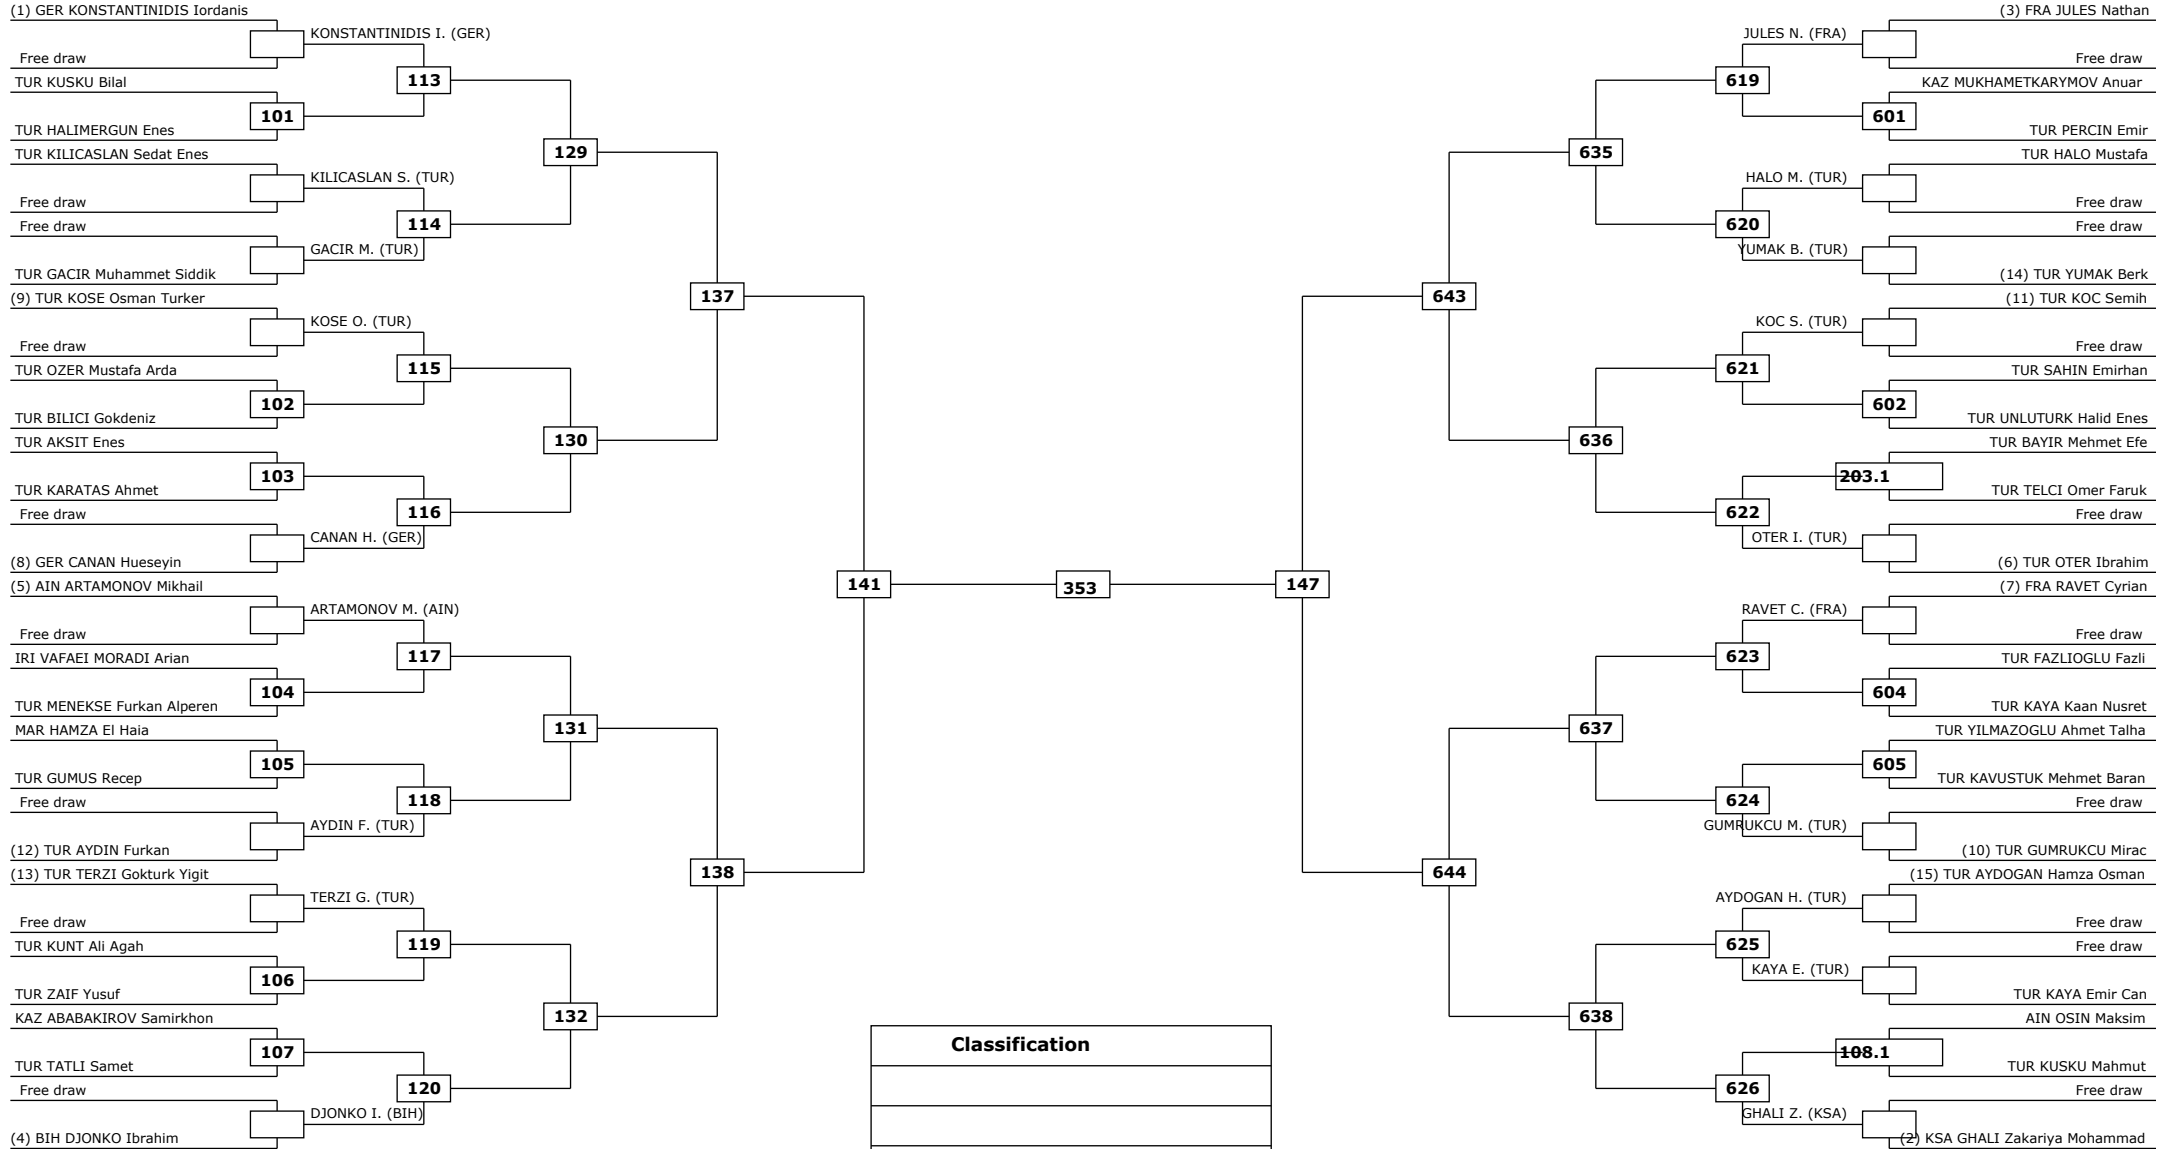

Round of 64    Round of 32    Round of 16    Quarter finals    Semifinals    Final    Semifinals    Quarter finals    Round of 16    Round of 32    Round of 64

LEGEND: (RSC) Win by Referee stop the contest    (WDR) Win by Withdrawal    (DQB) Win by Disqualification for unspo  
 (x): Seed: (PTF) Win by final score    (DSQ) Win by Disqualification    R: Round

LEGEND: (RSC) Win by Referee stop the contest (WDR) Win by Withdrawal (DQB) Win by Disqualification for unspo  
 (x): Seed: (PTF) Win by final score (DSQ) Win by Disqualification R: Round

Round of 64    Round of 32    Round of 16    Quarter finals    Semifinals    Final    Semifinals    Quarter finals    Round of 16    Round of 32    Round of 64

Round of 32    Round of 16    Quarter finals    Semifinals    Final    Semifinals    Quarter finals    Round of 16    Round of 32

LEGEND: (RSC) Win by Referee stop the contest (WDR) Win by Withdrawal (DQB) Win by Disqualification for unspo  
 (x): Seed: (PTF) Win by final score (DSQ) Win by Disqualification R: Round