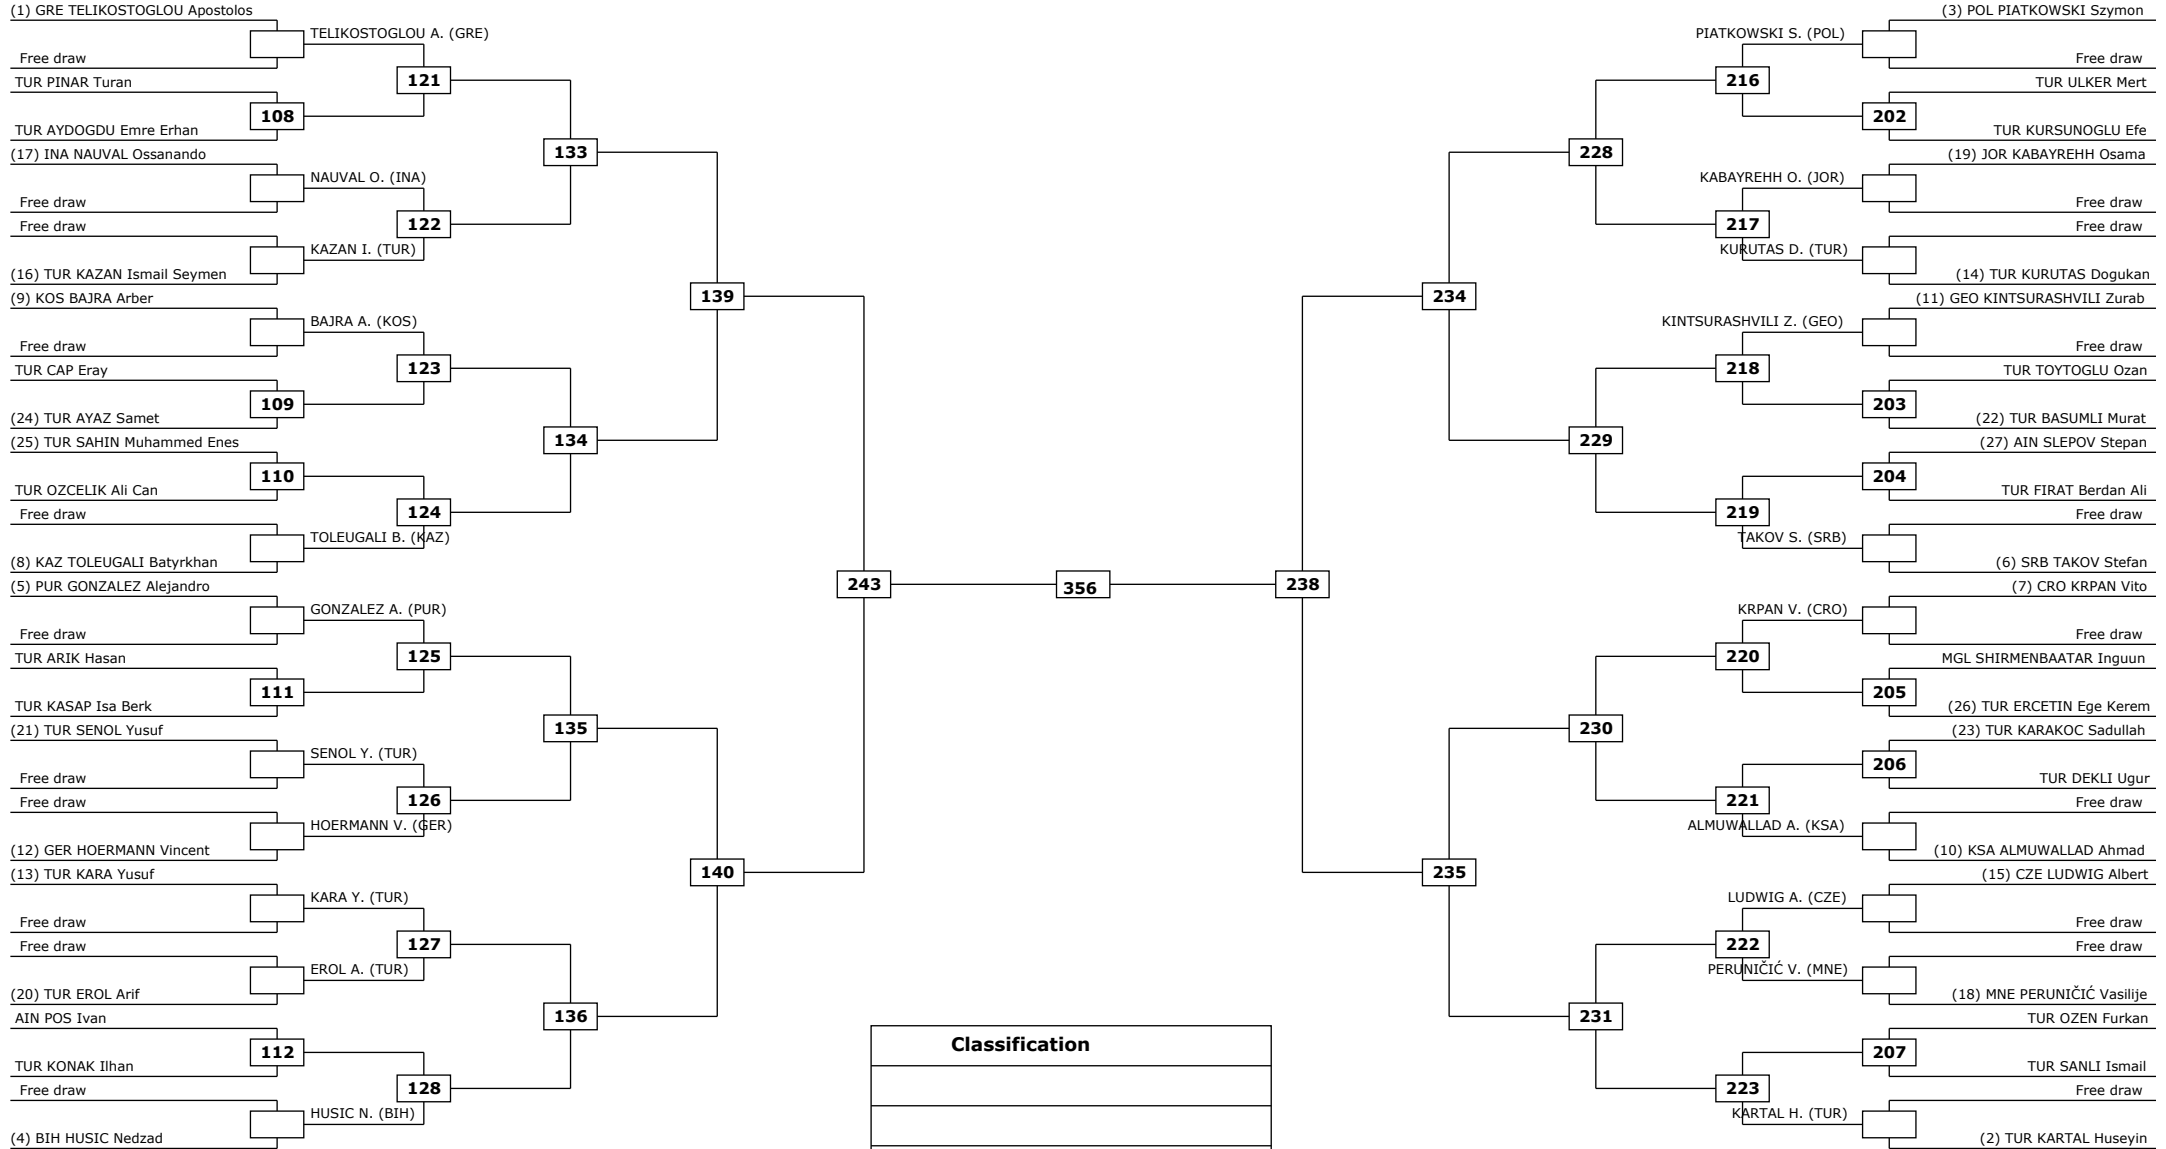

LEGEND: (RSC) Win by Referee stop the contest   (WDR) Win by Withdrawal   (DQB) Win by Disqualification for unspo
(x): Seed: (PTF) Win by final score   (DSQ) Win by Disqualification   R: Round