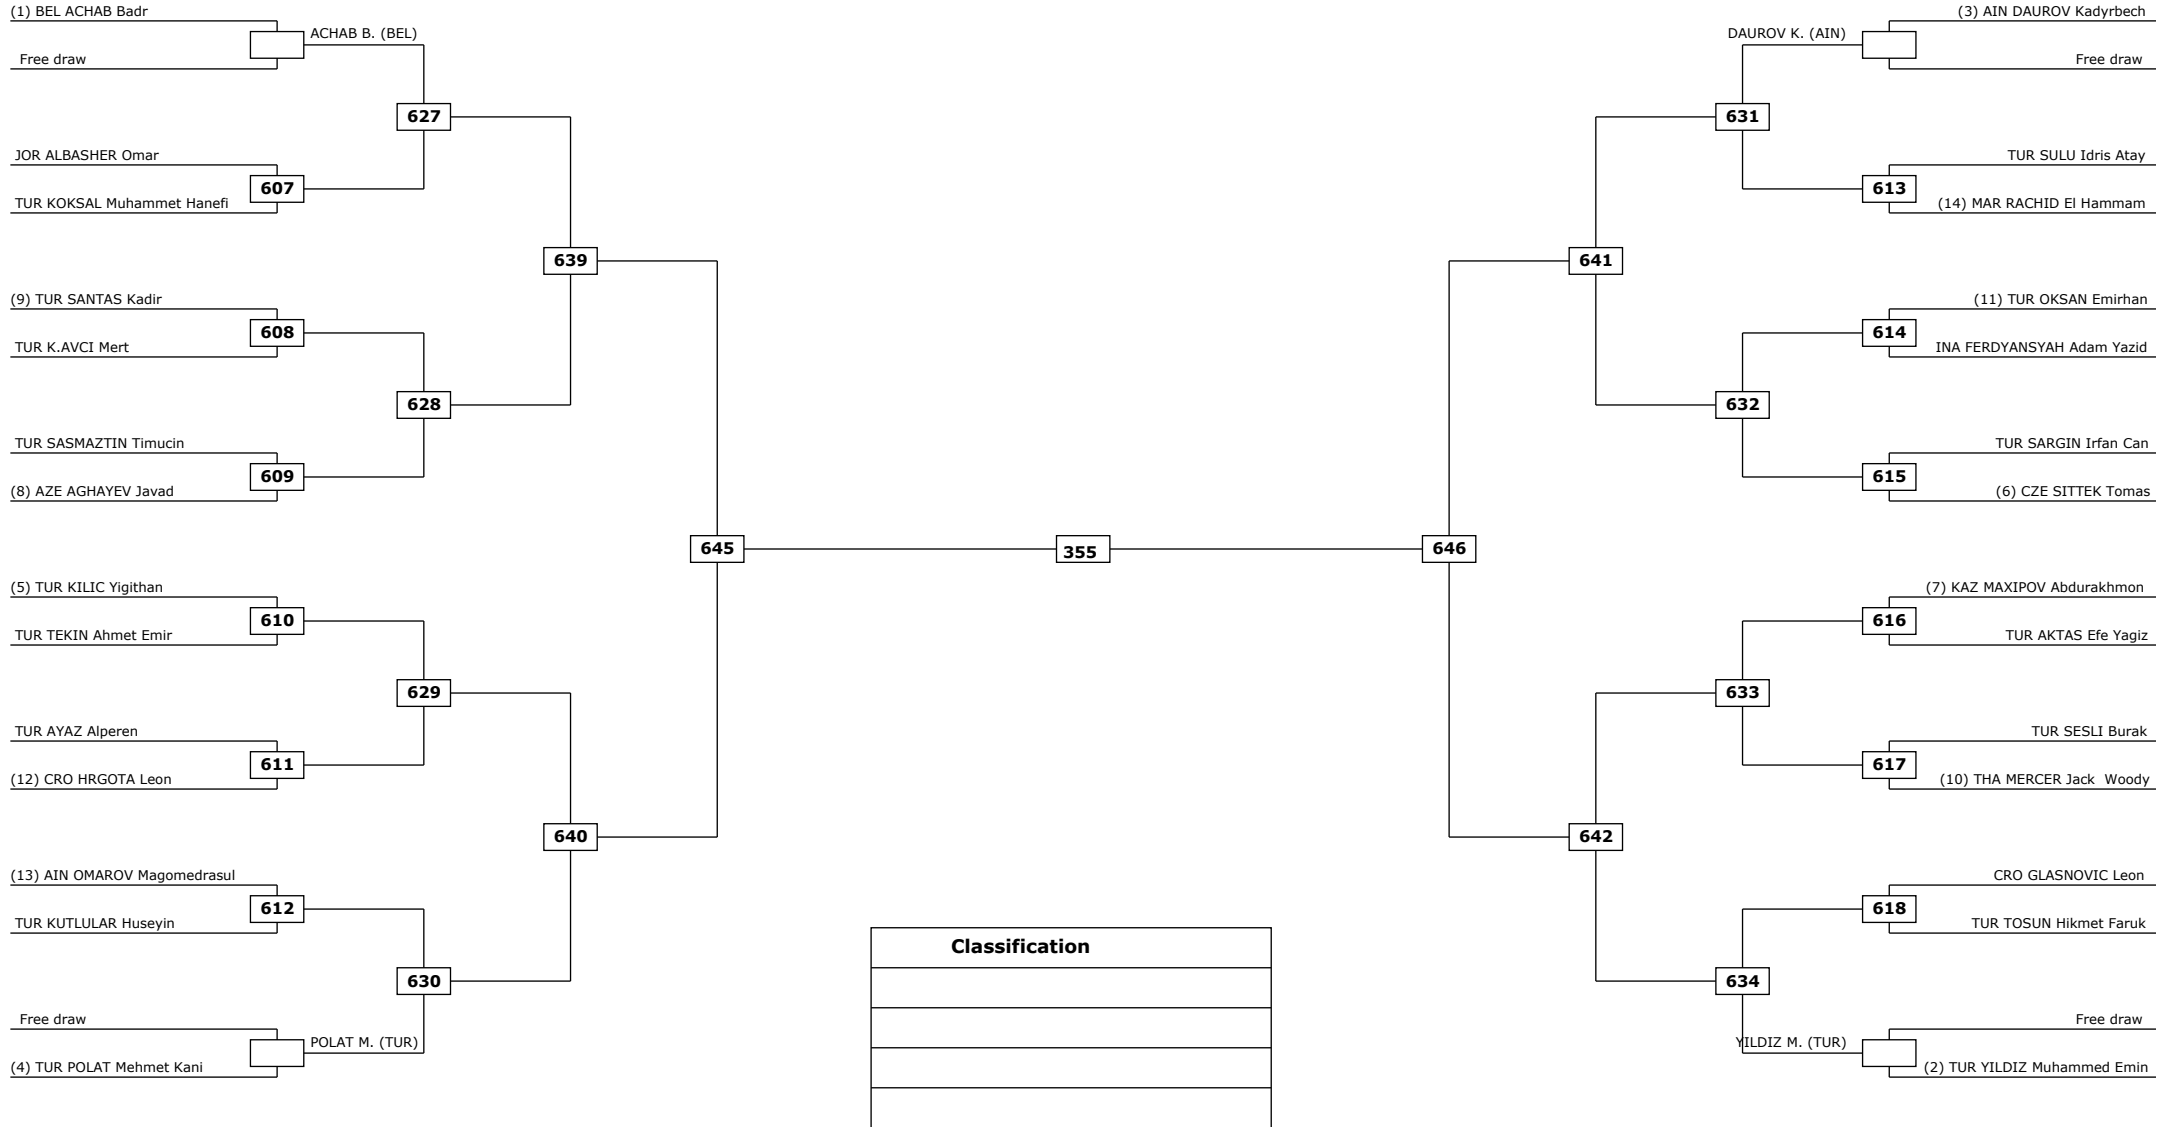

Round of 64    Round of 32    Round of 16    Quarter finals    Semifinals    Final    Semifinals    Quarter finals    Round of 16    Round of 32    Round of 64

LEGEND: (RSC) Win by Referee stop the contest    (WDR) Win by Withdrawal    (DQB) Win by Disqualification for unspo  
 (x): Seed: (PTF) Win by final score    (DSQ) Win by Disqualification    R: Round

LEGEND: (RSC) Win by Referee stop the contest (WDR) Win by Withdrawal (DQB) Win by Disqualification for unspo  
 (x): Seed: (PTF) Win by final score (DSQ) Win by Disqualification R: Round

Round of 64    Round of 32    Round of 16    Quarter finals    Semifinals    Final    Semifinals    Quarter finals    Round of 16    Round of 32    Round of 64

Classification

LEGEND: (RSC) Win by Referee stop the contest    (WDR) Win by Withdrawal    (DQB) Win by Disqualification for unspo  
 (x): Seed: (PTF) Win by final score    (DSQ) Win by Disqualification    R: Round

LEGEND: (RSC) Win by Referee stop the contest (WDR) Win by Withdrawal (DQB) Win by Disqualification for unspo  
 (x): Seed: (PTF) Win by final score (DSQ) Win by Disqualification R: Round

Round of 32    Round of 16    Quarter finals    Semifinals    Final    Semifinals    Quarter finals    Round of 16    Round of 32