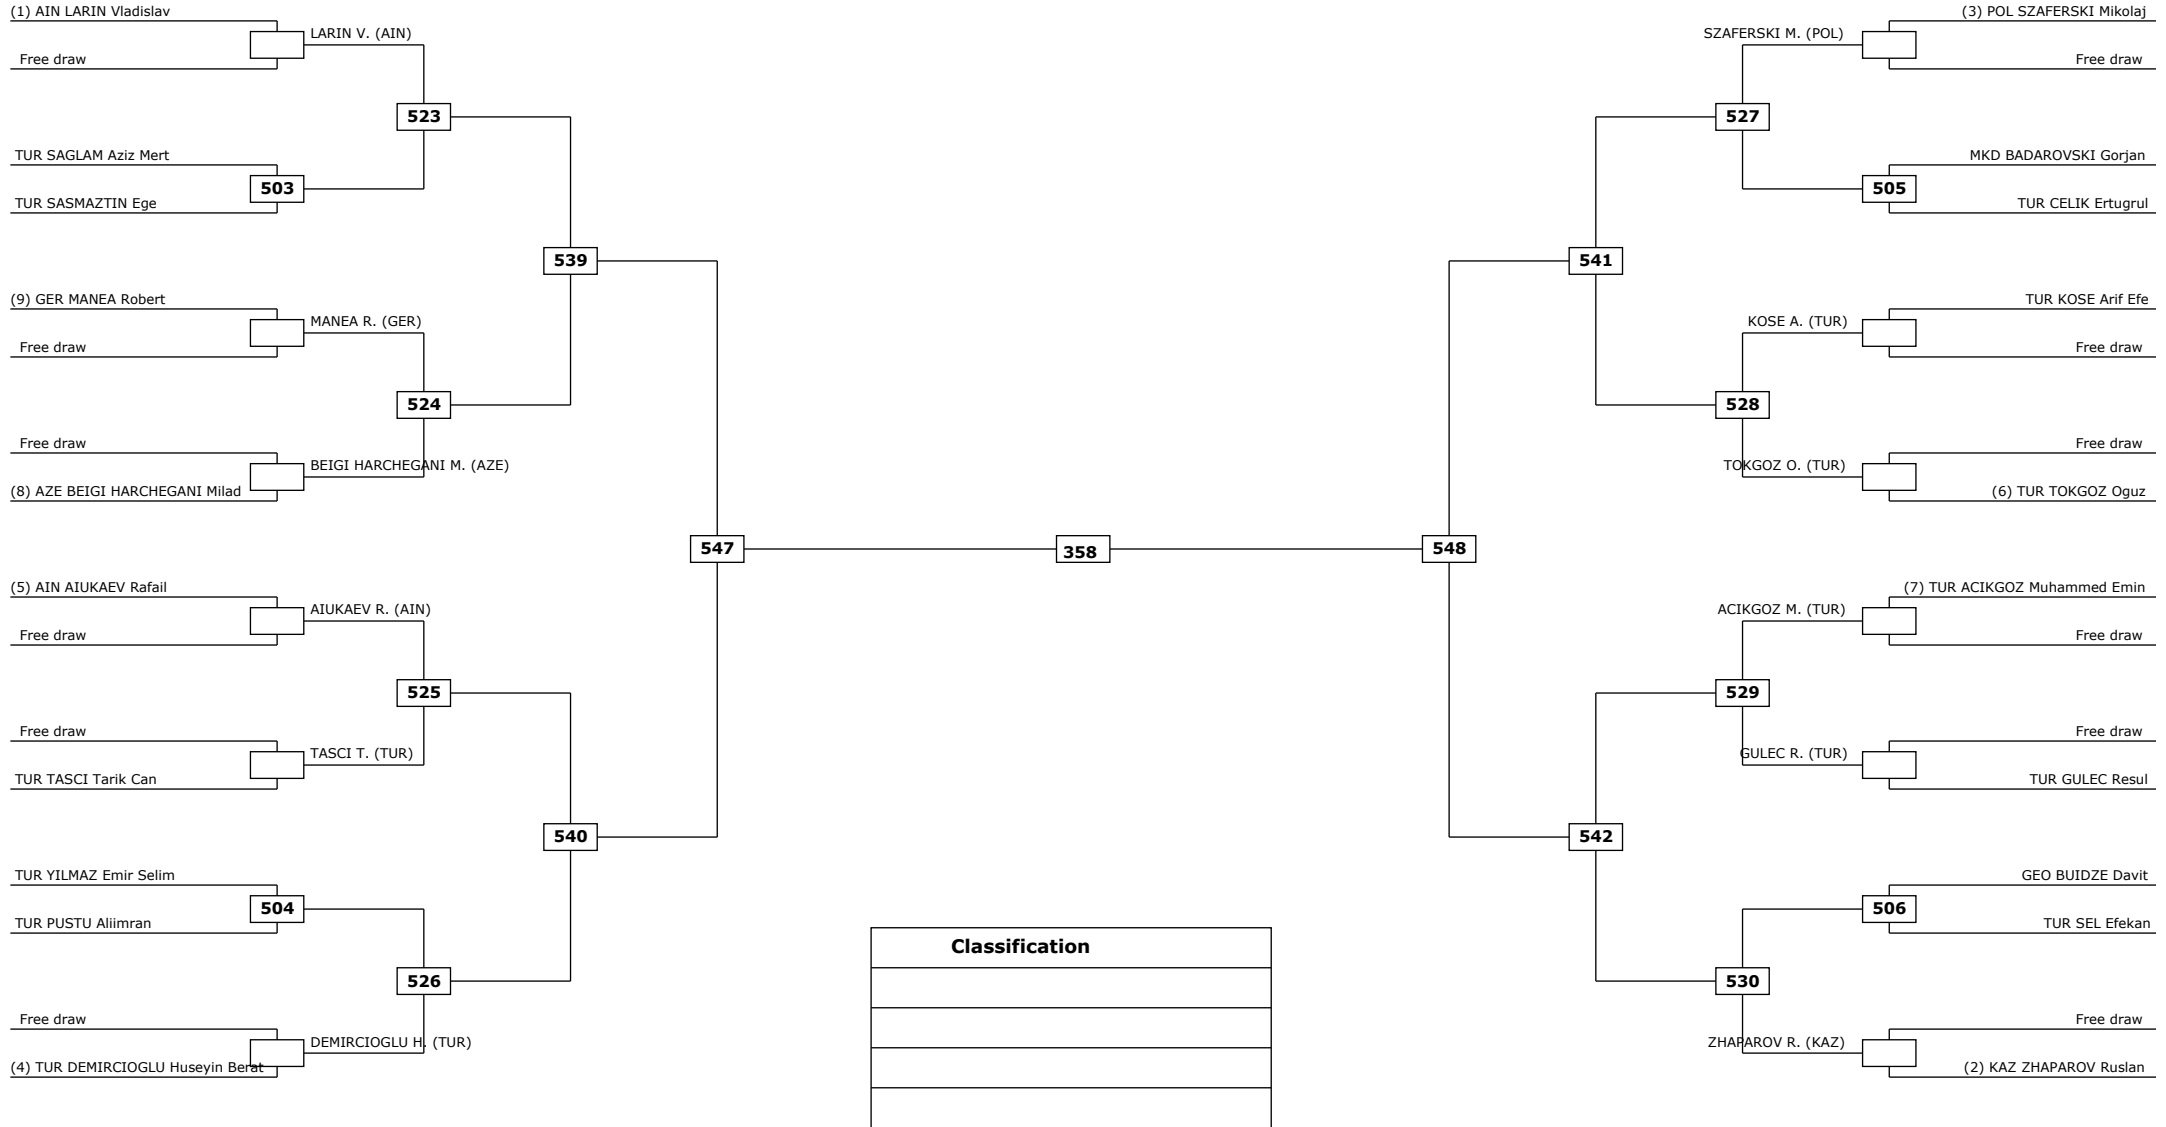

LEGEND: (RSC) Win by Referee stop the contest (WDR) Win by Withdrawal (DQB) Win by Disqualification for unspo  
 (x): Seed: (PTF) Win by final score (DSQ) Win by Disqualification R: Round

Round of 32    Round of 16    Quarter finals    Semifinals    Final    Semifinals    Quarter finals    Round of 16    Round of 32

LEGEND: (RSC) Win by Referee stop the contest (WDR) Win by Withdrawal (DQB) Win by Disqualification for unspo  
 (x): Seed: (PTF) Win by final score (DSQ) Win by Disqualification R: Round

**LEGEND:** (RSC) Win by Referee stop the contest    (WDR) Win by Withdrawal    (DQB) Win by Disqualification for unspo  
 (x): Seed: (PTF) Win by final score    (DSQ) Win by Disqualification    R: Round

Round of 32    Round of 16    Quarter finals    Semifinals    Final    Semifinals    Quarter finals    Round of 16    Round of 32

LEGEND: (RSC) Win by Referee stop the contest (WDR) Win by Withdrawal (DQB) Win by Disqualification for unspo  
 (x): Seed: (PTF) Win by final score (DSQ) Win by Disqualification R: Round