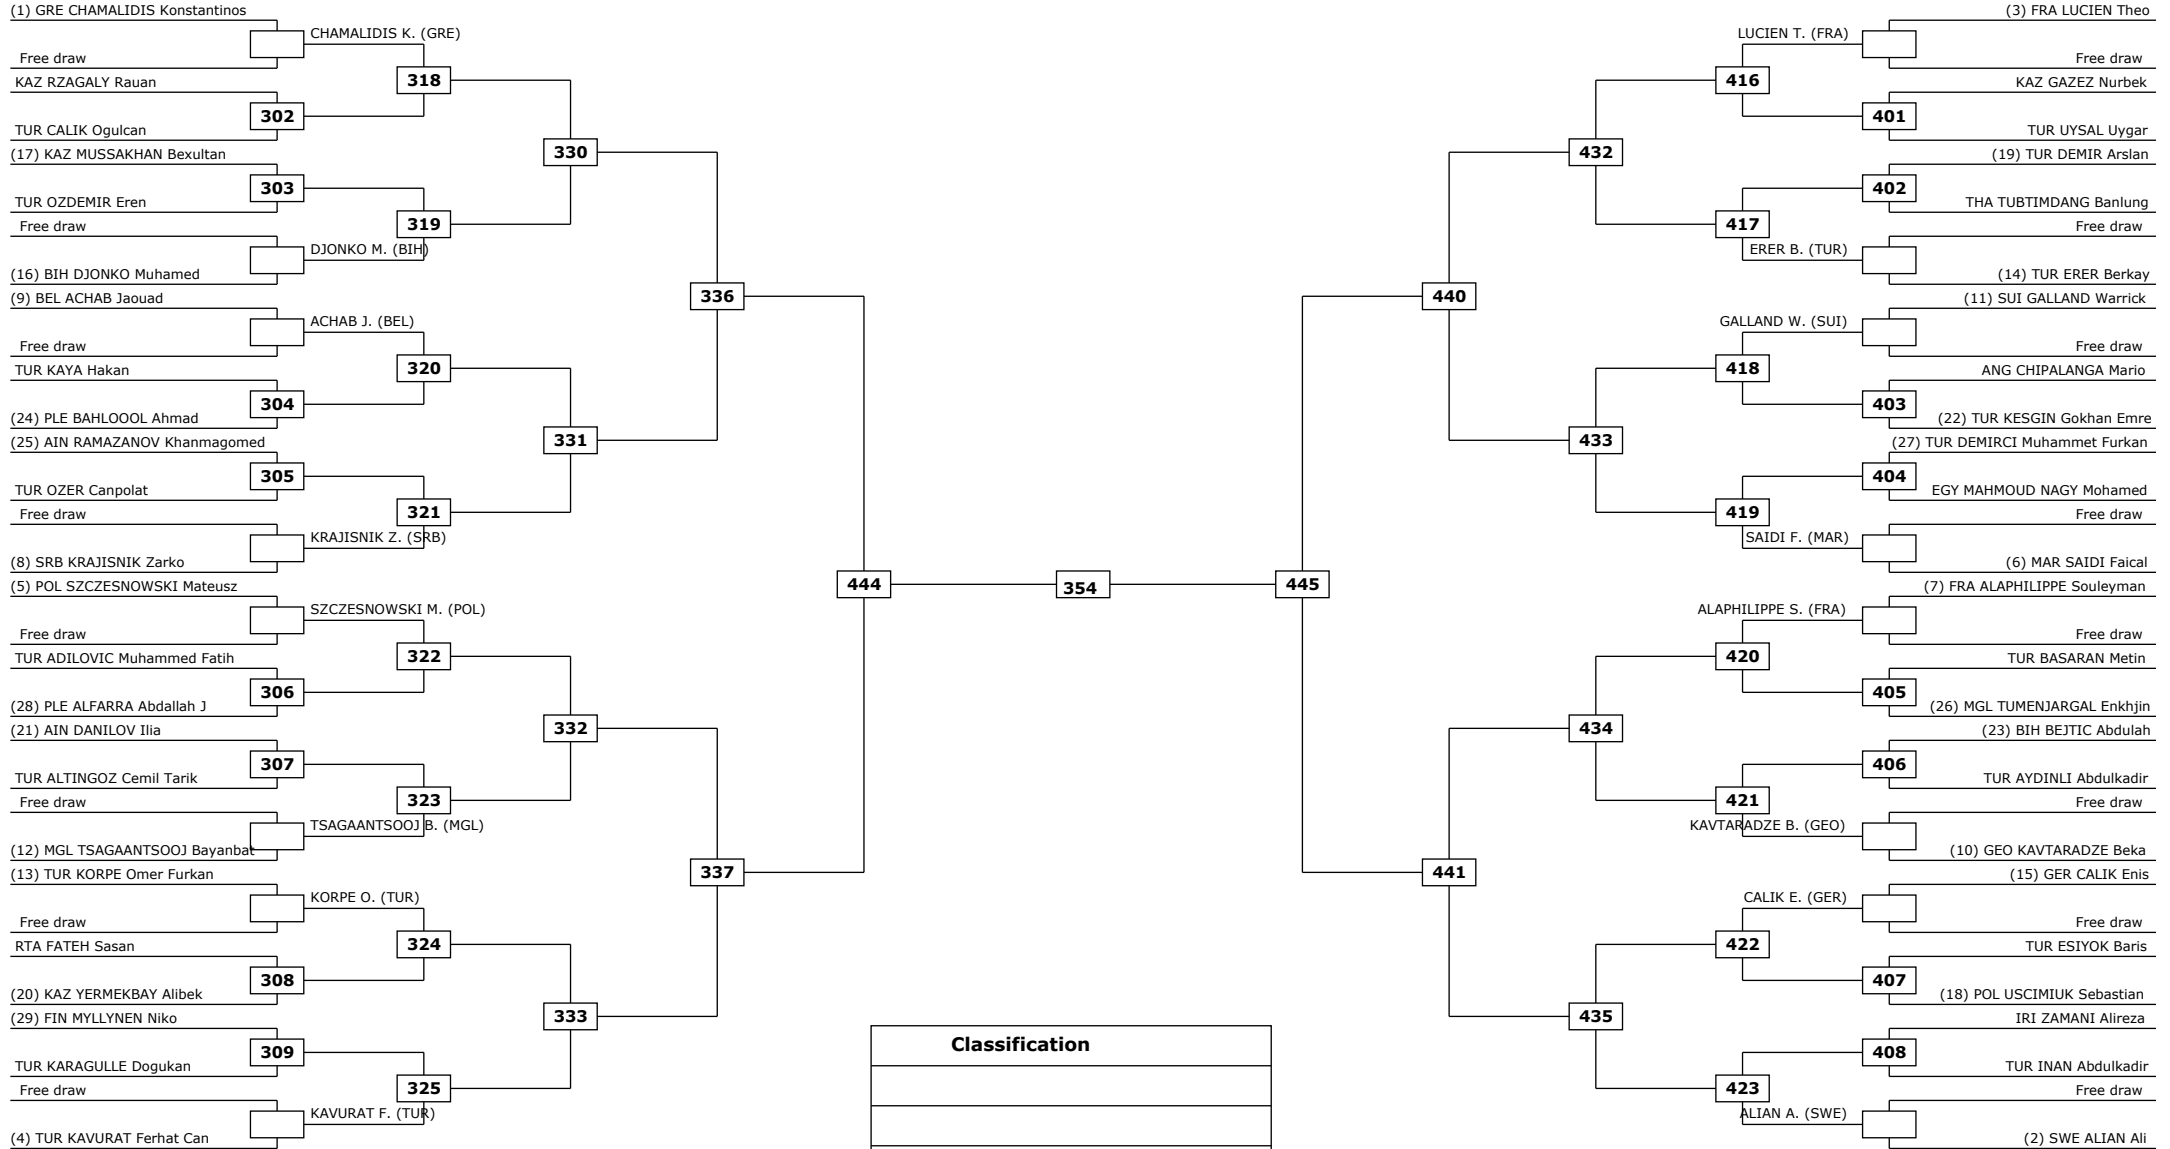

LEGEND: (RSC) Win by Referee stop the contest (WDR) Win by Withdrawal (DQB) Win by Disqualification for unspo
(x): Seed: (PTF) Win by final score (DSQ) Win by Disqualification R: Round