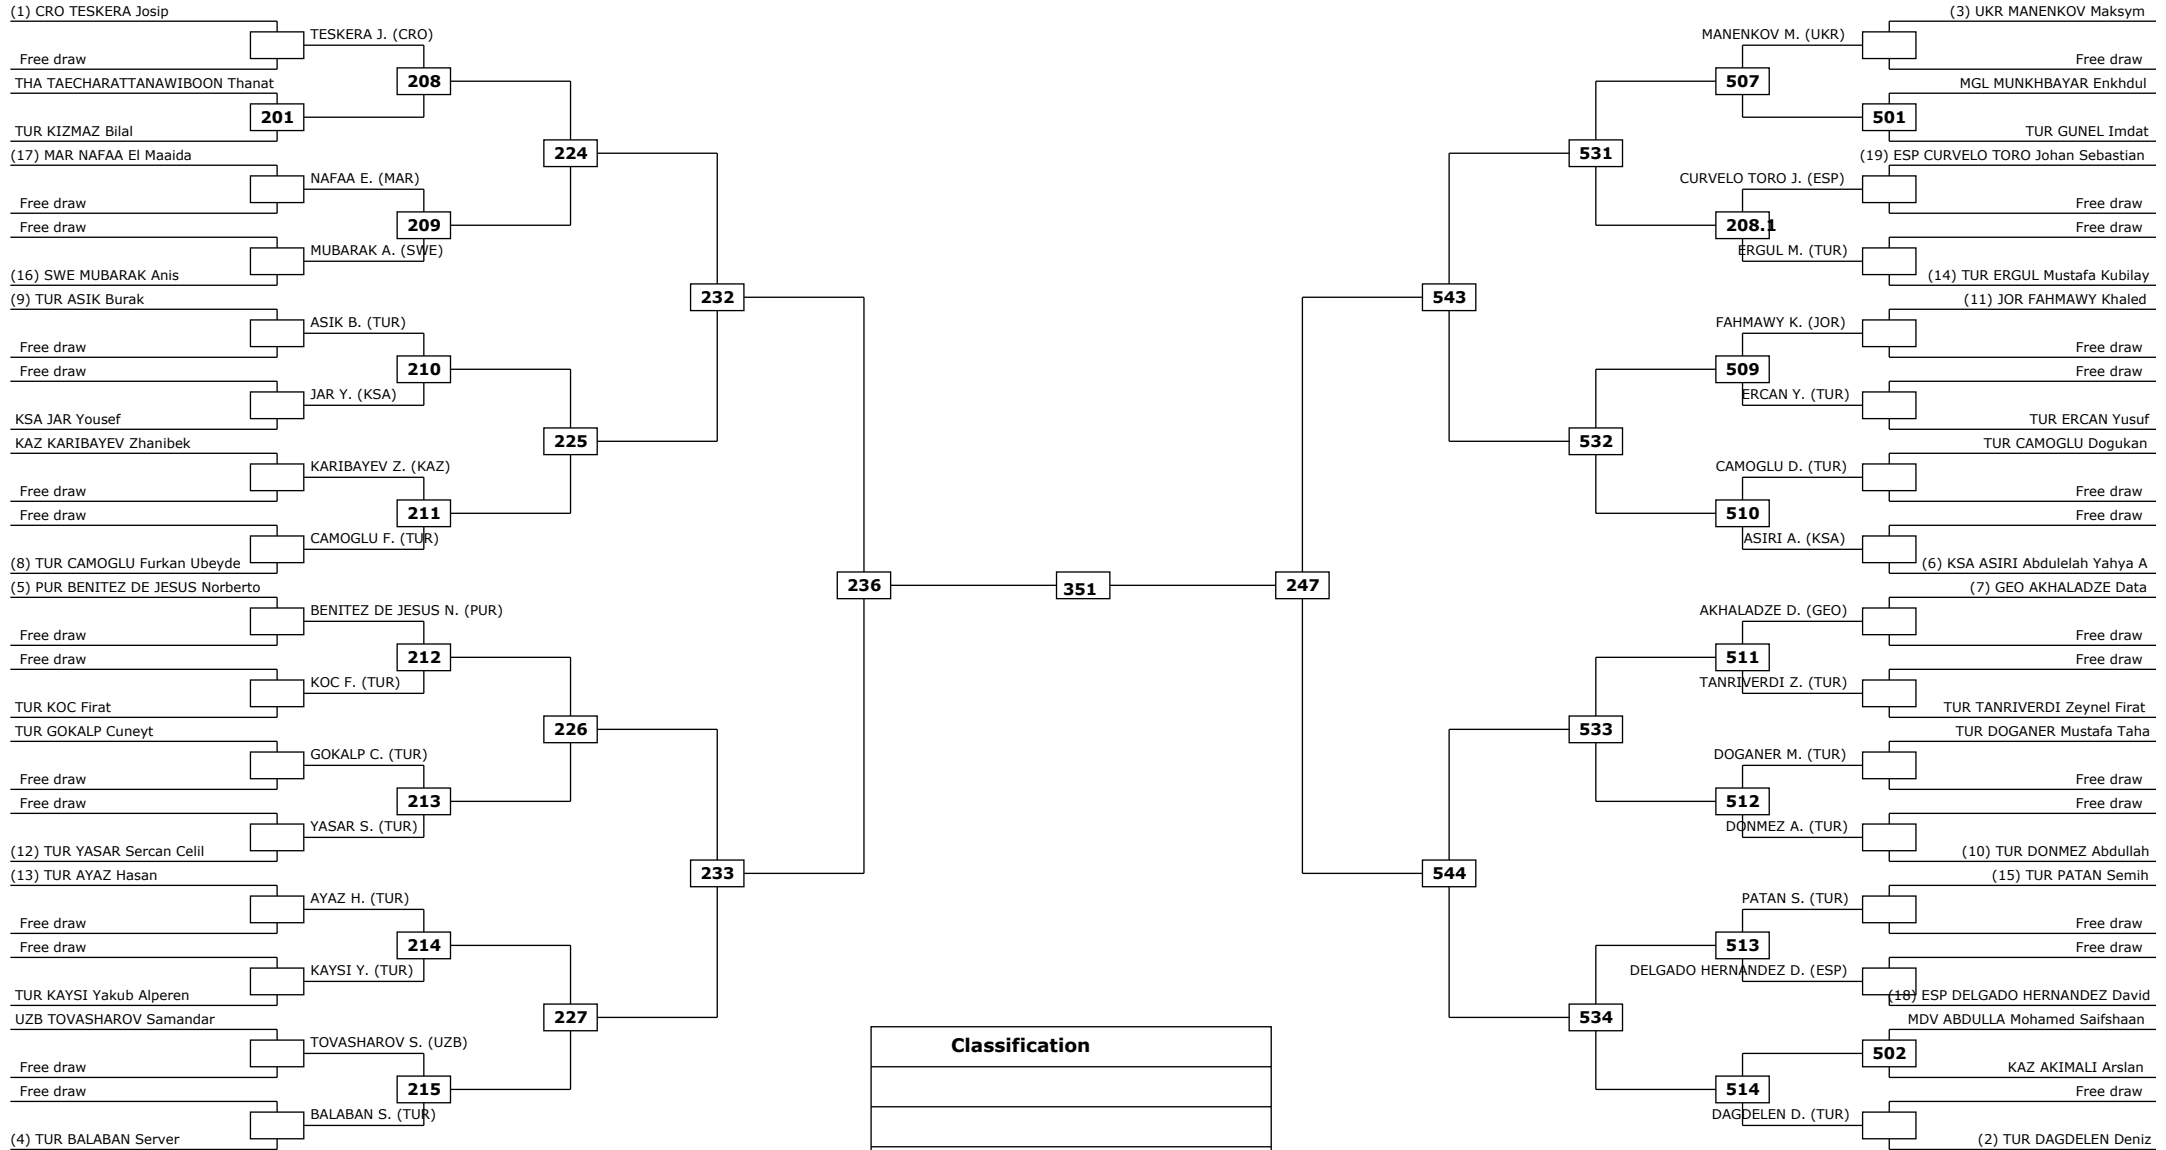

Round of 64    Round of 32    Round of 16    Quarter finals    Semifinals    Final    Semifinals    Quarter finals    Round of 16    Round of 32    Round of 64

LEGEND: (RSC) Win by Referee stop the contest    (WDR) Win by Withdrawal    (DQB) Win by Disqualification for unspo  
 (x): Seed: (PTF) Win by final score    (DSQ) Win by Disqualification    R: Round

LEGEND: (RSC) Win by Referee stop the contest (WDR) Win by Withdrawal (DQB) Win by Disqualification for unspo  
 (x): Seed: (PTF) Win by final score (DSQ) Win by Disqualification R: Round

Round of 64    Round of 32    Round of 16    Quarter finals    Semifinals    Final    Semifinals    Quarter finals    Round of 16    Round of 32    Round of 64

Round of 32    Round of 16    Quarter finals    Semifinals    Final    Semifinals    Quarter finals    Round of 16    Round of 32

LEGEND: (RSC) Win by Referee stop the contest (WDR) Win by Withdrawal (DQB) Win by Disqualification for unspo  
 (x): Seed: (PTF) Win by final score (DSQ) Win by Disqualification R: Round