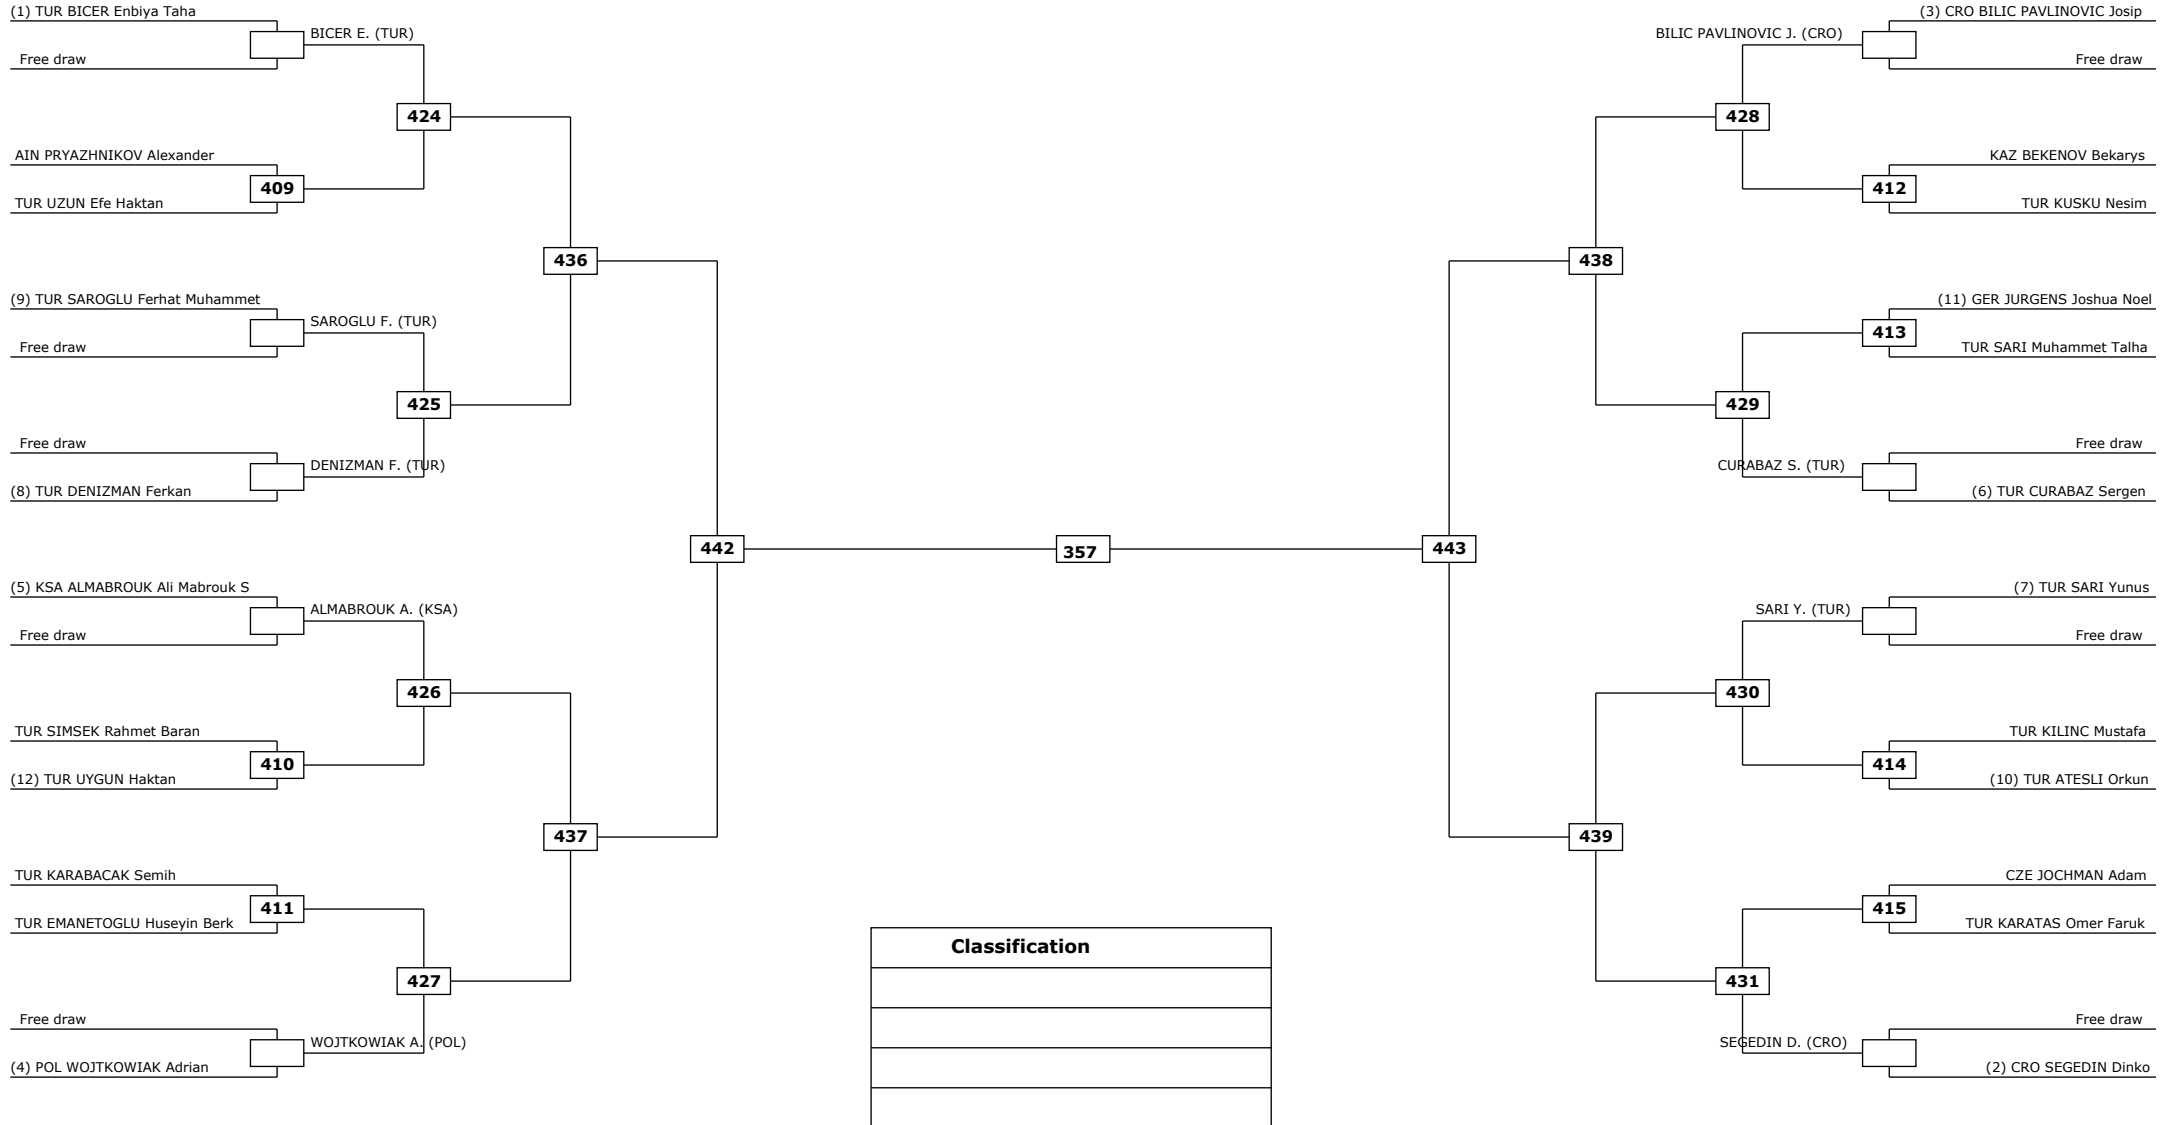

LEGEND: (RSC) Win by Referee stop the contest (WDR) Win by Withdrawal (DQB) Win by Disqualification for unspo  
 (x): Seed: (PTF) Win by final score (DSQ) Win by Disqualification R: Round

Round of 32    Round of 16    Quarter finals    Semifinals    Final    Semifinals    Quarter finals    Round of 16    Round of 32

LEGEND: (RSC) Win by Referee stop the contest (WDR) Win by Withdrawal (DQB) Win by Disqualification for unspo  
 (x): Seed: (PTF) Win by final score (DSQ) Win by Disqualification R: Round

**LEGEND:** (RSC) Win by Referee stop the contest    (WDR) Win by Withdrawal    (DQB) Win by Disqualification for unspo  
 (x): Seed: (PTF) Win by final score    (DSQ) Win by Disqualification    R: Round

Round of 32    Round of 16    Quarter finals    Semifinals    Final    Semifinals    Quarter finals    Round of 16    Round of 32

LEGEND: (RSC) Win by Referee stop the contest (WDR) Win by Withdrawal (DQB) Win by Disqualification for unspo  
 (x): Seed: (PTF) Win by final score (DSQ) Win by Disqualification R: Round