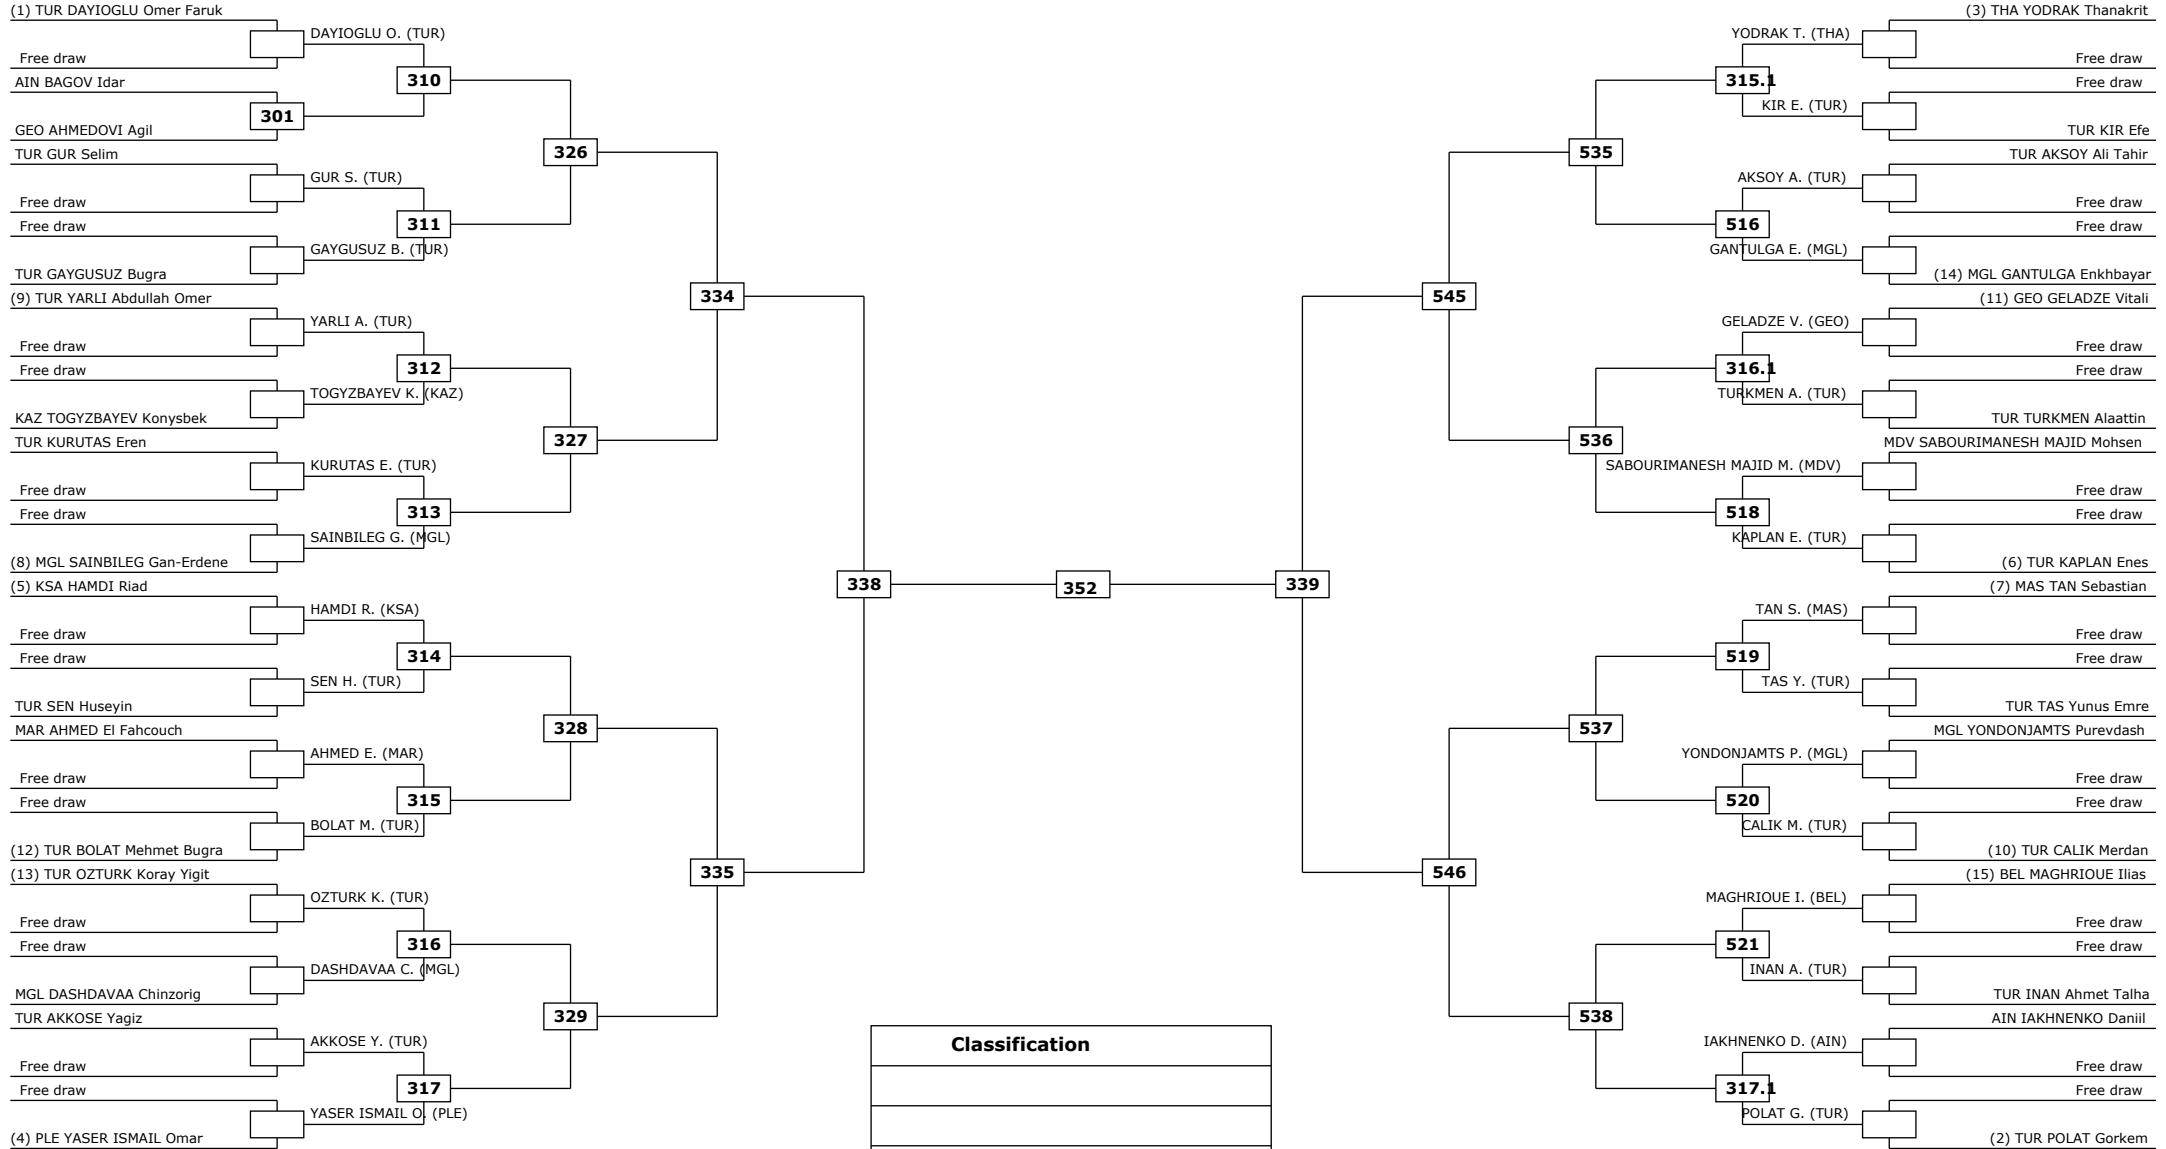

Round of 64    Round of 32    Round of 16    Quarter finals    Semifinals    Final    Semifinals    Quarter finals    Round of 16    Round of 32    Round of 64

LEGEND: (RSC) Win by Referee stop the contest    (WDR) Win by Withdrawal    (DQB) Win by Disqualification for unspo  
 (x): Seed: (PTF) Win by final score    (DSQ) Win by Disqualification    R: Round

LEGEND: (RSC) Win by Referee stop the contest (WDR) Win by Withdrawal (DQB) Win by Disqualification for unspo  
 (x): Seed: (PTF) Win by final score (DSQ) Win by Disqualification R: Round

Round of 64    Round of 32    Round of 16    Quarter finals    Semifinals    Final    Semifinals    Quarter finals    Round of 16    Round of 32    Round of 64

Round of 32    Round of 16    Quarter finals    Semifinals    Final    Semifinals    Quarter finals    Round of 16    Round of 32

LEGEND: (RSC) Win by Referee stop the contest (WDR) Win by Withdrawal (DQB) Win by Disqualification for unspo  
 (x): Seed: (PTF) Win by final score (DSQ) Win by Disqualification R: Round